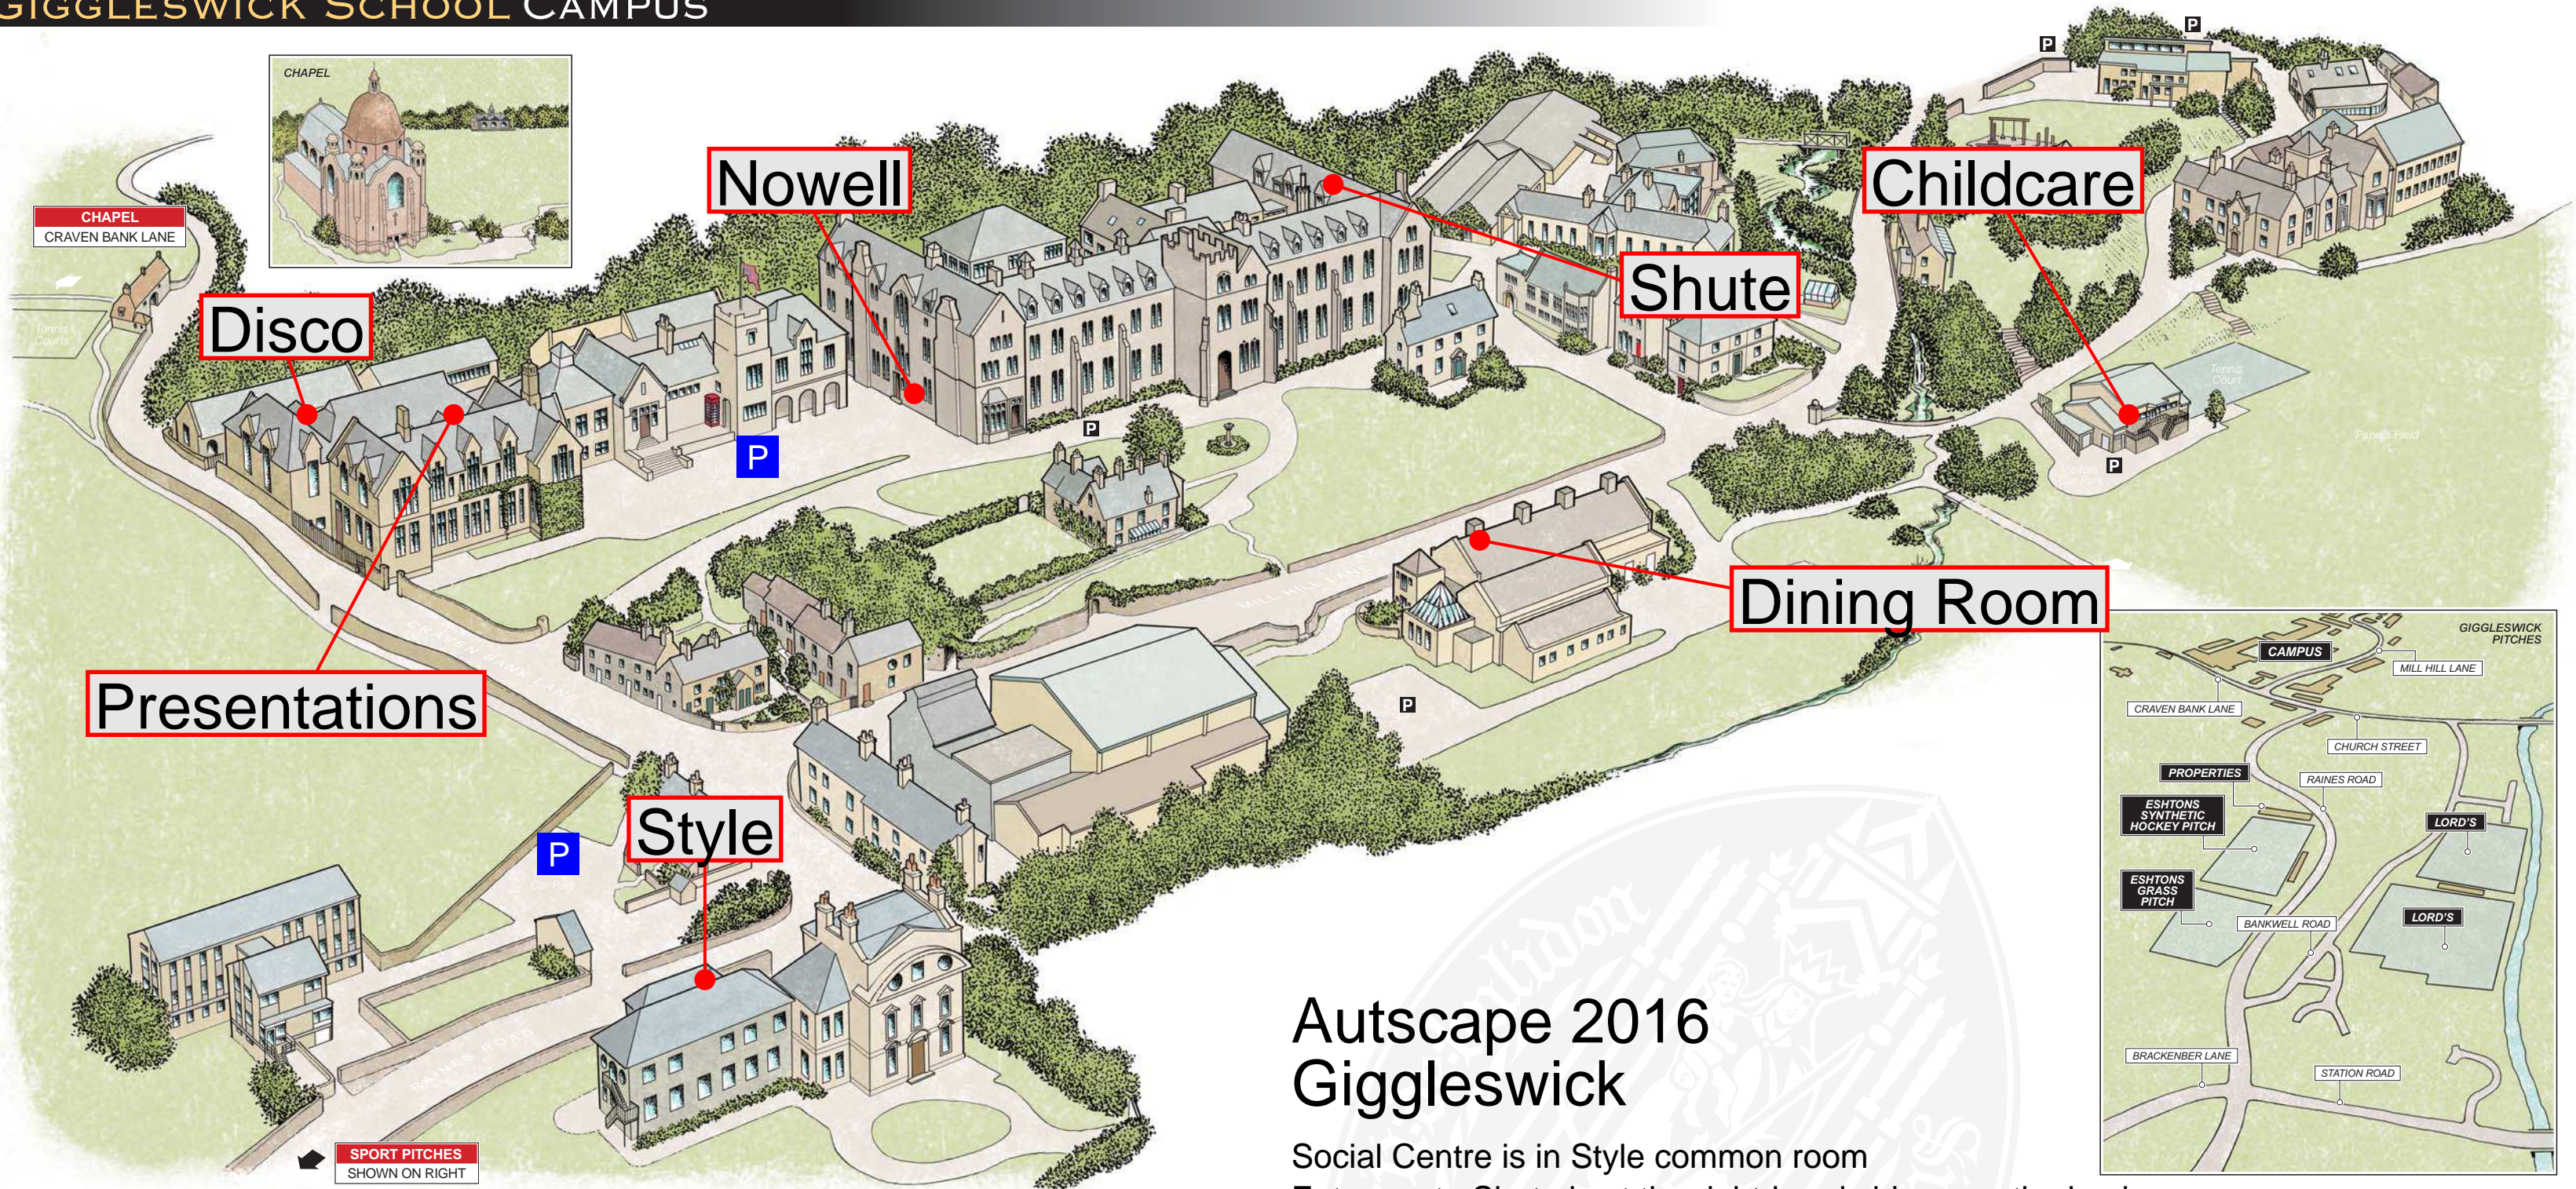

GIGGLESWICK SCHOOL CAMPUS

Autscape 2016 Giggleswick

Social Centre is in Style common room
Entrance to Shute is at the right-hand side, near the back